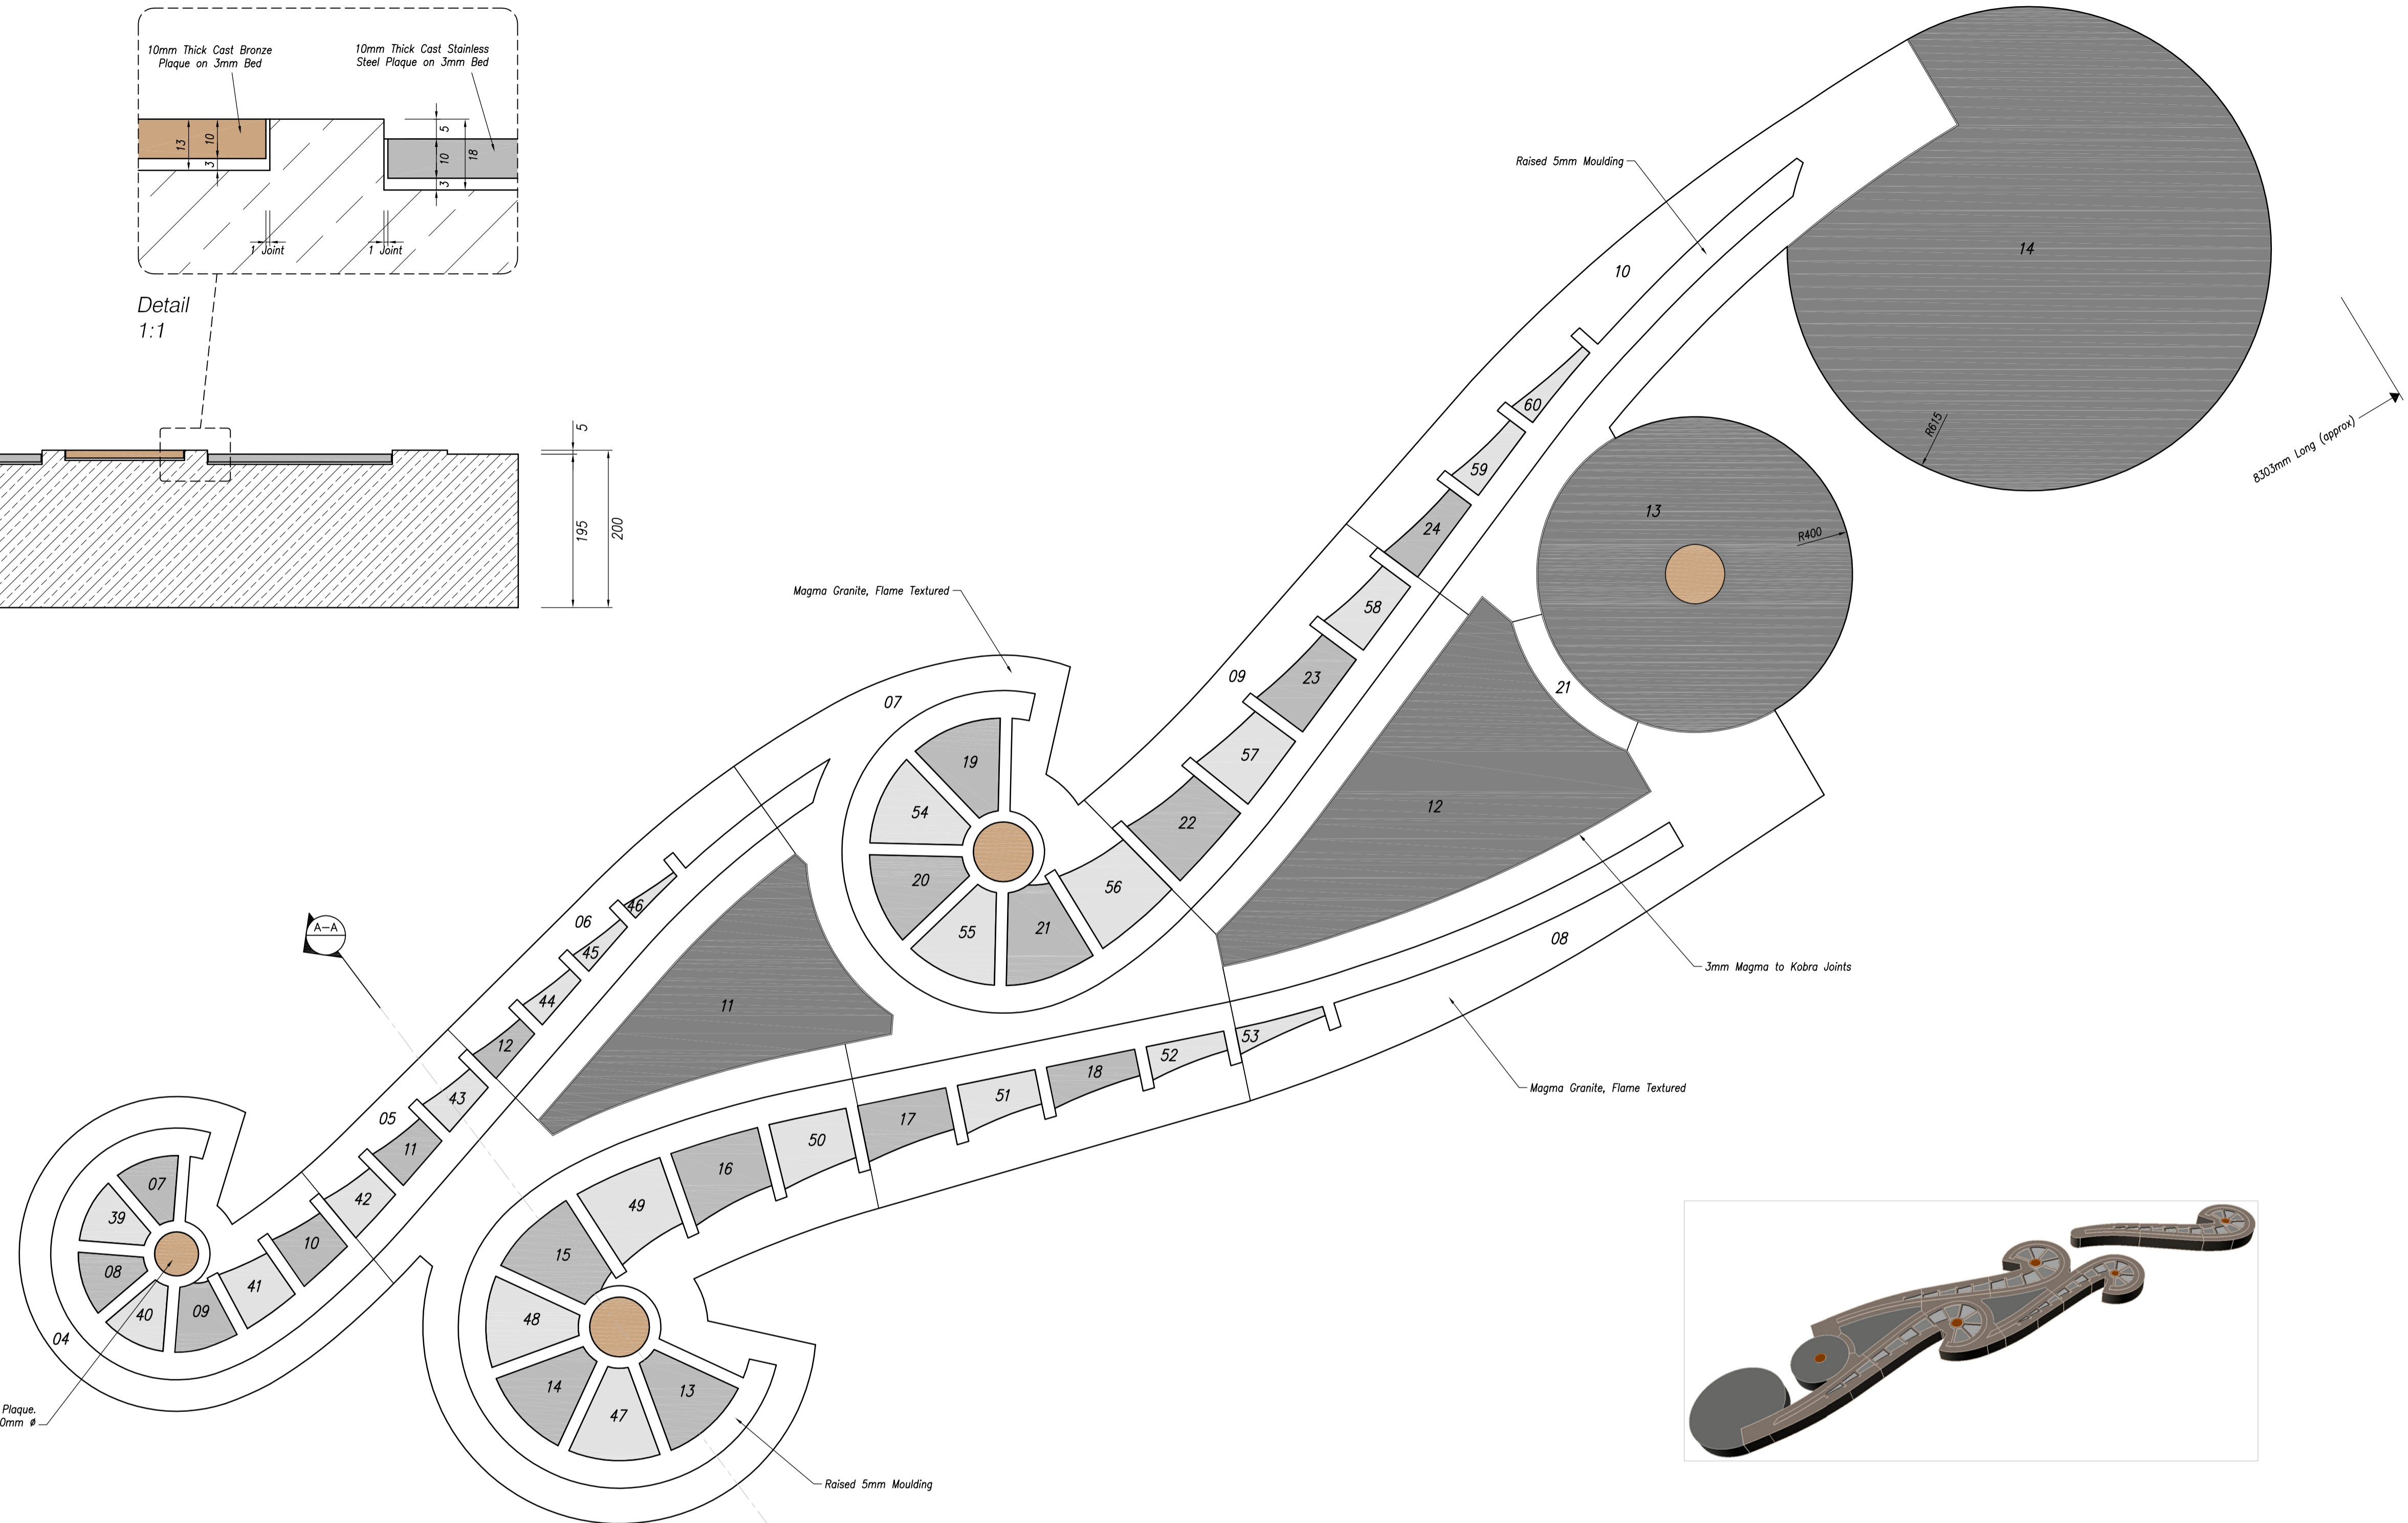

Perspectives