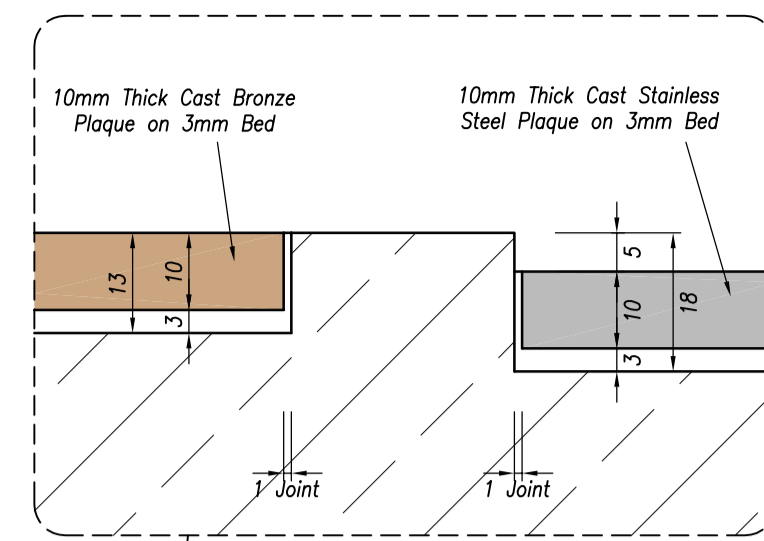

Detail 1:1

- = 10mm Thick Bronze Plaque
- = 10mm Thick Cast Stainless Steel Plaque
- = 5mm Thick Stainless Steel Plate
- = 195mm Thick Kobra Granite, Flame Textured