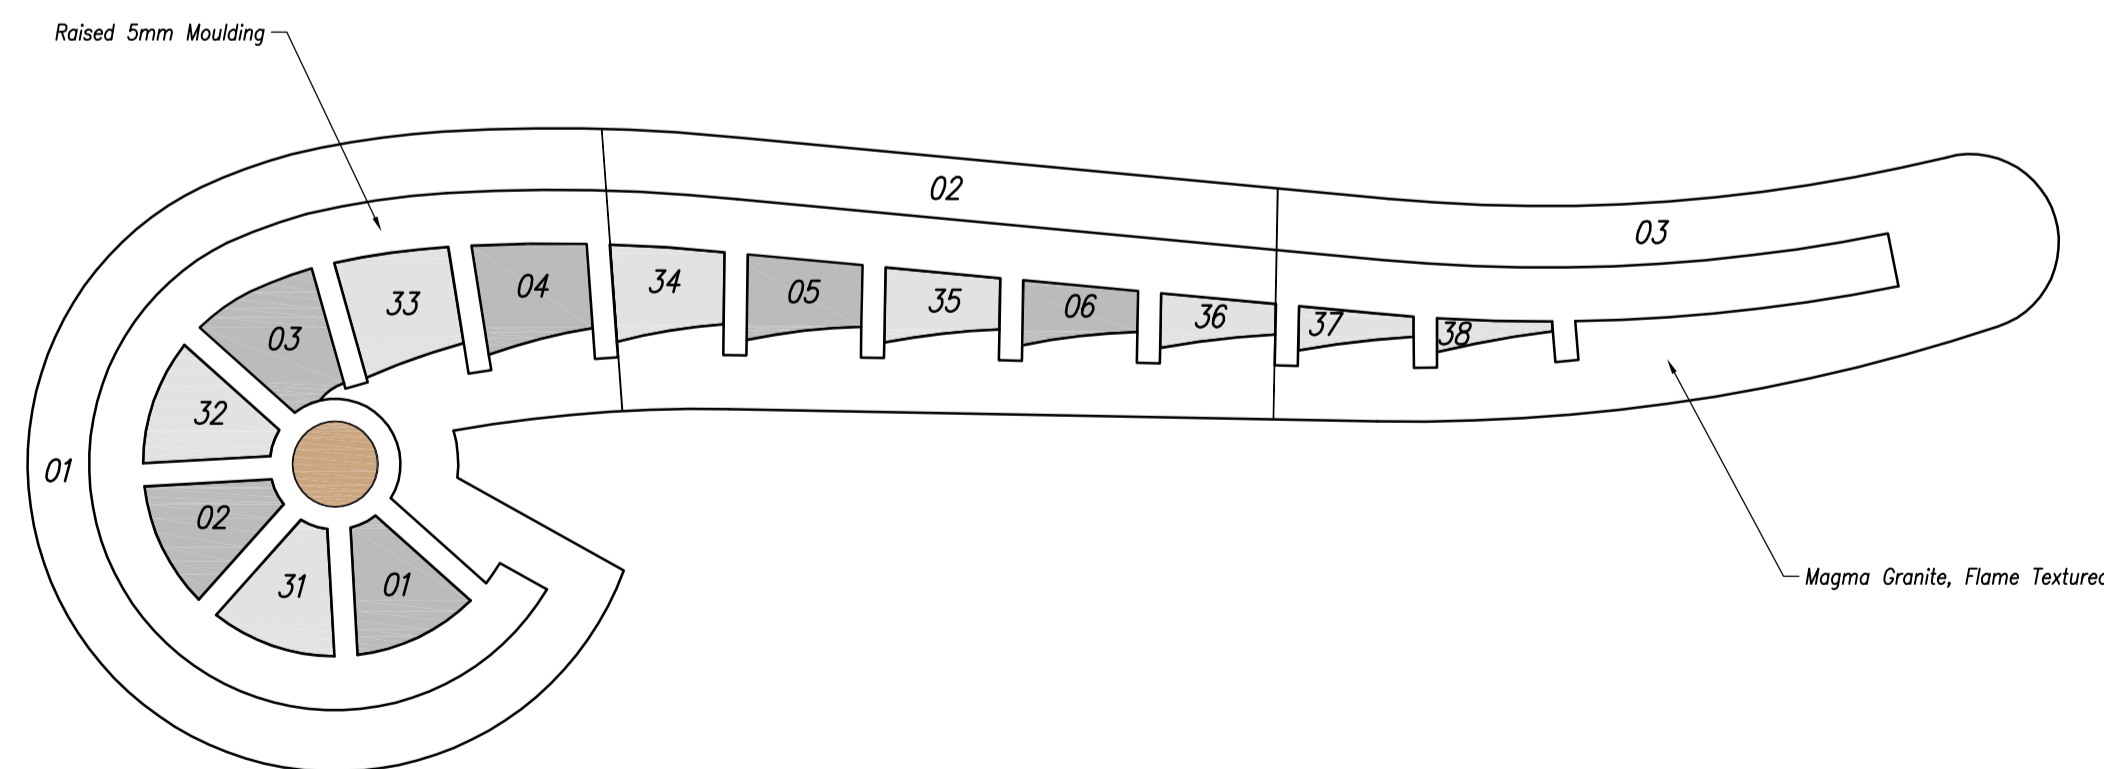

- = 10mm Thick Bronze Plaque
- = 10mm Thick Cast Stainless Steel Plaque
- = 5mm Thick Stainless Steel Plate
- = 195mm Thick Kobra Granite, Flame Textured

Plan 1:10