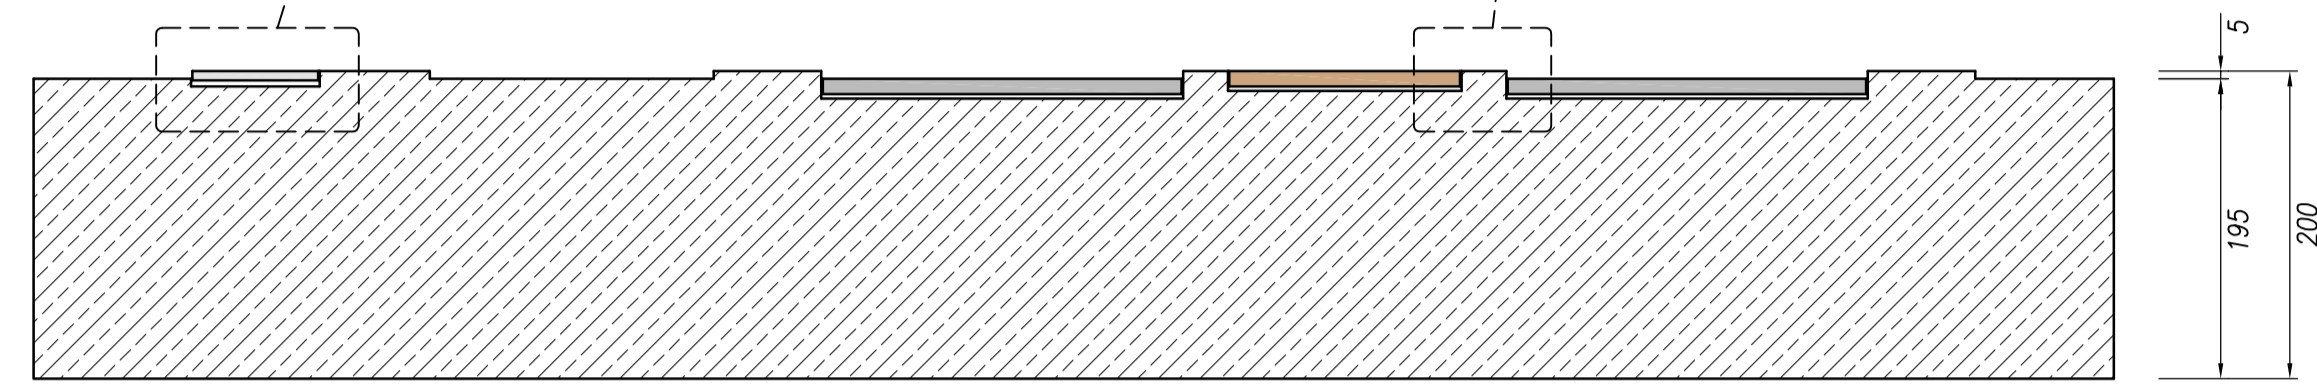

Section A-A 1:5

- = 10mm Thick Bronze Plaque
- = 10mm Thick Cast Stainless Steel Plaque
- = 5mm Thick Stainless Steel Plate
- = 195mm Thick Kobra Granite, Flame Textured