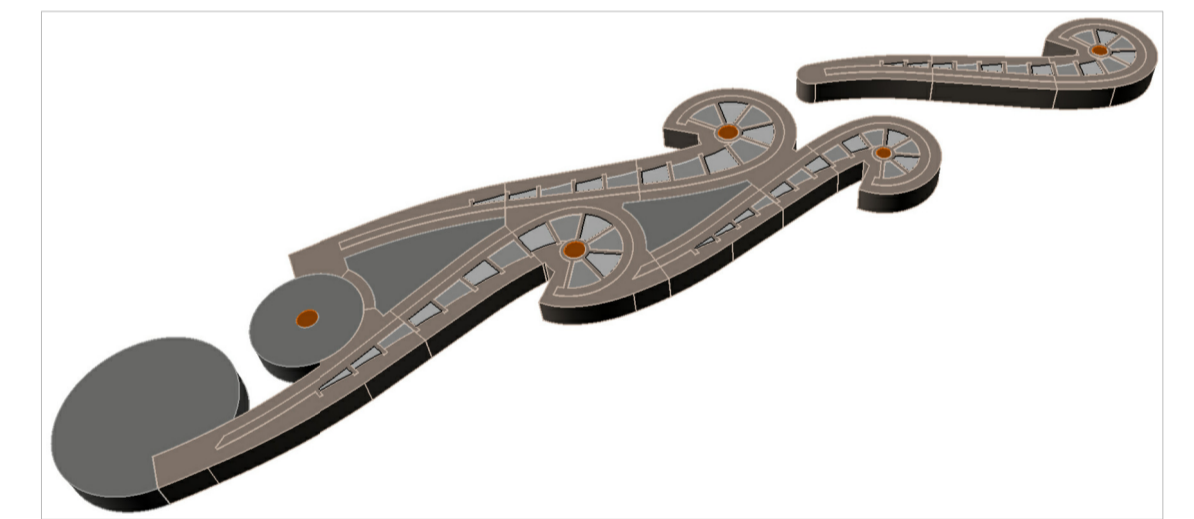

Perspectives